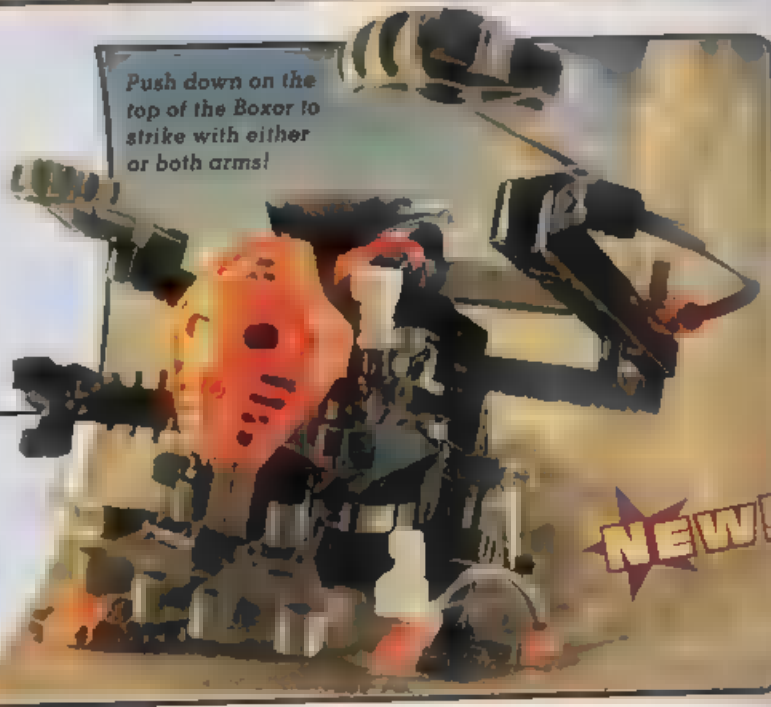

E. Defend Mata Nui with the Boxor!

The Matoran have made an amazing discovery - the Bohrok are not truly alive, but ■ mechanical creations! Using parts from fallen Bohrok, they build these mighty defense vehicles called Boxor. But can ■ the Boxor stand up to the swarms? Includes Matoran. Ages 8+. 157 pieces.

#8556 Boxor $14.99

Push down on the top of the Boxor to strike with either or both arms!